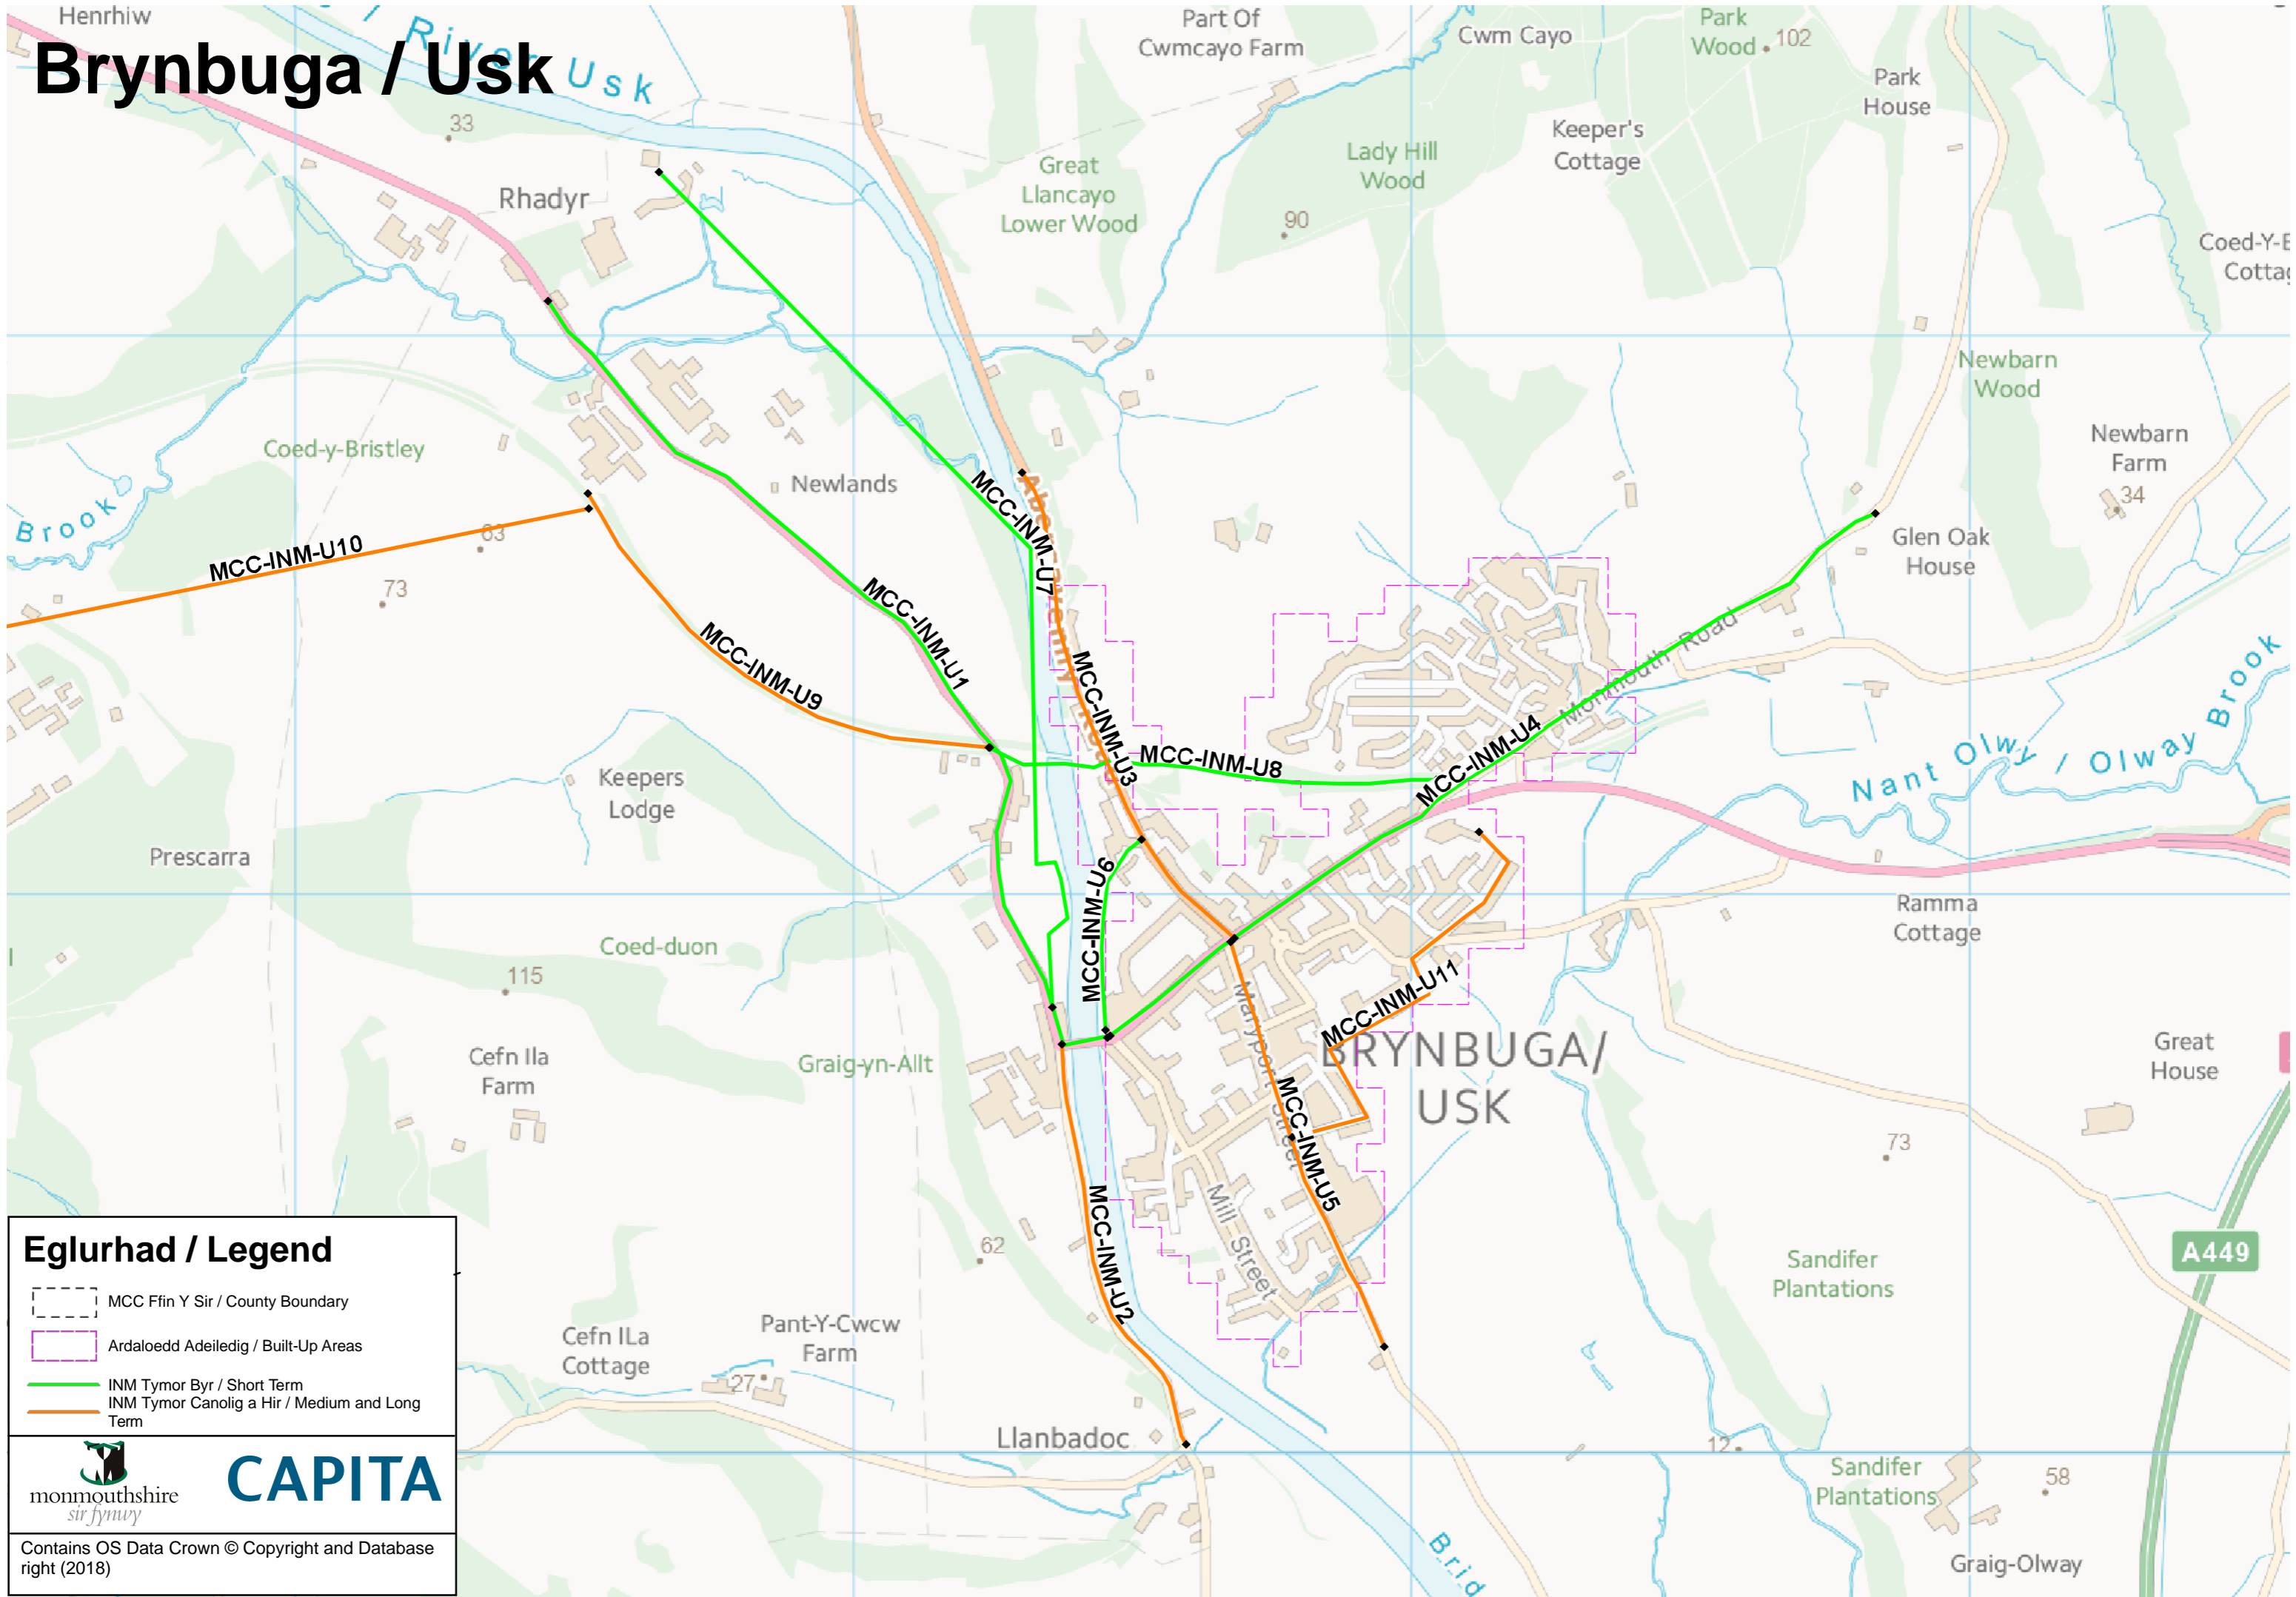

# Brynbuga / Usk

## Eglurhad / Legend

- MCC Ffin Y Sir / County Boundary
- Ardaloedd Adeiledig / Built-Up Areas
- INM Tymor Byr / Short Term
- INM Tymor Canolig a Hir / Medium and Long Term

Contains OS Data Crown © Copyright and Database right (2018)